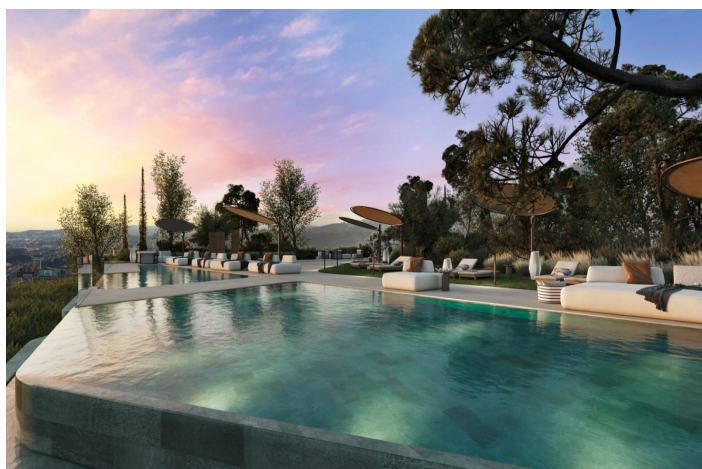

Ground Floor Apartment for sale in Fuengirola, Fuengirola

720,000 - 1,625,000

€

Reference: R4876399 Bedrooms: 2 - 3 Bathrooms: 2 Build Size: 88m² - 130m² Terrace: 24m² - 161m²