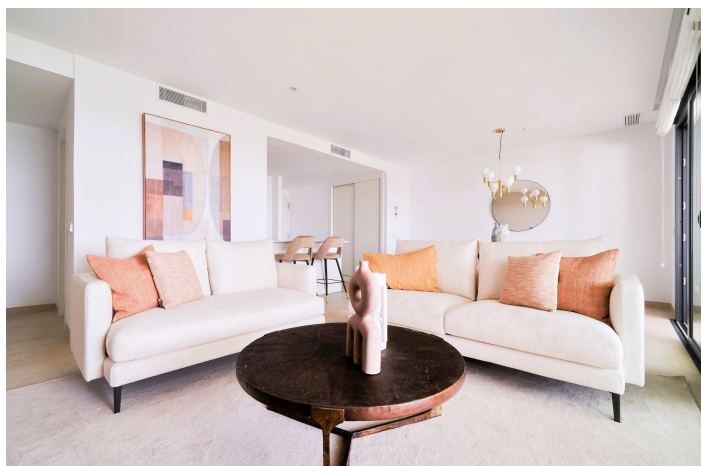

Ground Floor Apartment for sale in Fuengirola, Fuengirola

567.000 - 881.000 €

Referencia: R4273306 Dormitorios: 2 - 3 Baños: 2 Construido: 84m² - 128m² Terraza: 31m² - 98m²

Costa del Sol, Fuengirola

Spectacular new development of 60 luxury apartments in the most sought-after area of El Higuerón, in a gated exclusive community with gym, heated pool, jacuzzis and coworking space, 500m to the beach promenade and all services, 300m to the Carvajal train station with direct access to the Airport, and downtown Málaga, and 3Km to Fuengirola city center.