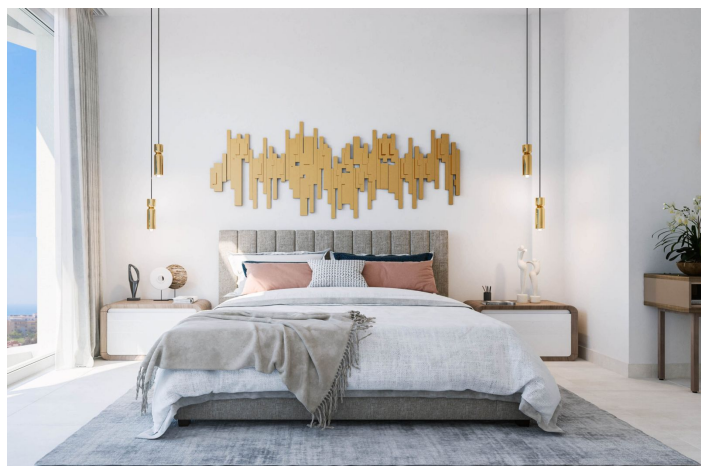

Penthouse for sale in La Cala, Mijas

909.000 - 1.650.000

€

Referencia: R4871599 Dormitorios: 3 - 3 Baños: 2 - 2 Construido: 109m² - 133m² Terraza: 29m² - 189m²

Costa del Sol, La Cala

Welcome to this development. Set on a gentle incline overlooking the Mediterranean Sea, our extensive resort-style luxury apartment development presents a unique opportunity. While within walking distance of the wide, silver sands of the popular beachside resort of La Cala de Mijas, the atmosphere of community, and wide range of state-of-the-art amenities mean it will be difficult to tear yourself away.

The enviable location of this place offers residents the best of all worlds. Offering stunning sea views from most apartments, it is thoughtfully arranged on a gentle slope within easy walking distance of the bustling Spanish town of La Cala de Mijas. The expansive promenade that lines the wide, pristine beaches is fringed with 'chiringuitos', typical Spanish seaside restaurants, while the town boasts a comprehensive array of amenities from supermarkets to banks, bars and restaurants.