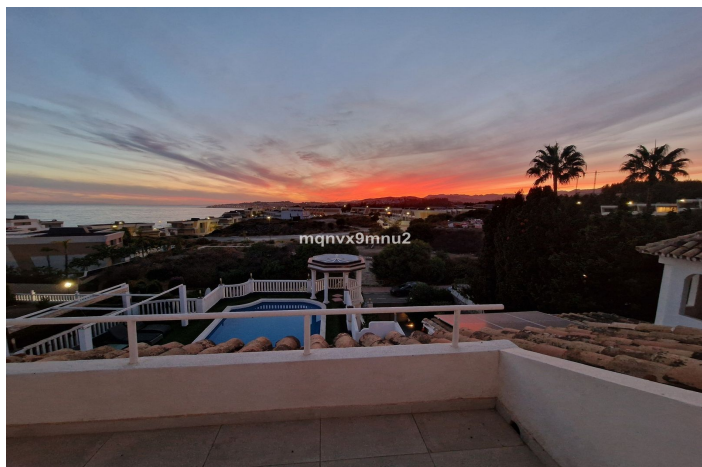

Detached Villa for sale in El Chaparral, Mijas

1.449.950 €

Referencia: R4961557 Dormitorios: 5 Baños: 4 Terreno: 1.000m² Construido: 300m²

Costa del Sol, El Chaparral

Fully detached impressive home.

We have great pleasure in presenting this extensively renovated home to the market.

Positioned just 300 metres from the amazing golden beach of El Chaparral on a quiet road.

The property features 5 bedrooms and 4 bathrooms along with a very large living room and breakfast room / kitchen.