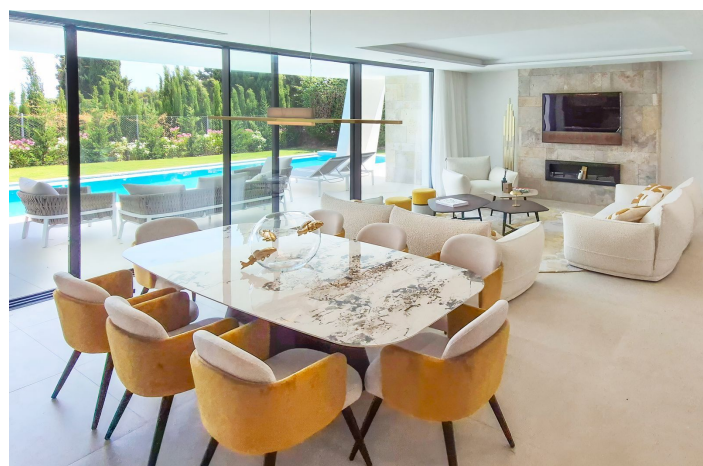

Detached Villa for sale in Valle Romano, Estepona

2,495,000 €

Reference: R4632814 Bedrooms: 4 Bathrooms: 5 Plot Size: 1,031m² Build Size: 424m² Terrace: 196m²