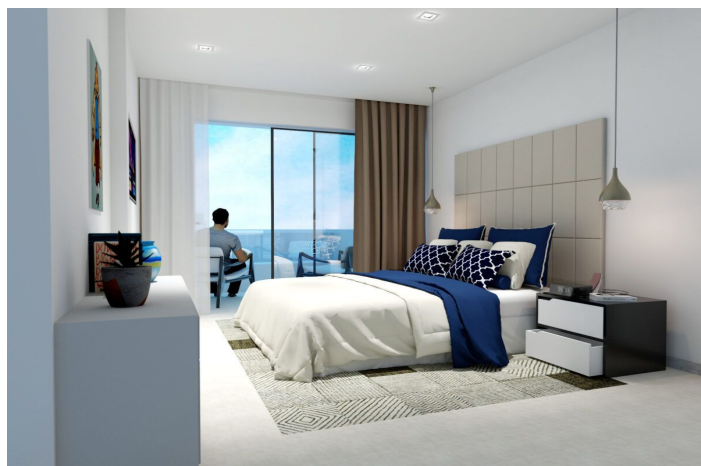

Penthouse zum Verkauf in Estepona, Estepona

700.000 - 1.175.000

€

Referenz: R5220949 Schlafzimmer: 3 Badezimmer: 2 - 3 Garten: 150m² - 196m² Terrasse: 41m² - 134m²

Costa del Sol, Estepona

Welcome to the project where quality meets comfort. Located in authentic Estepona, one of the most beautiful and desirable places on the Costa del Sol, stands an iconic development of 67 modern apartments. Because of the unique situation of the buildings most of the apartments offer sea view. The penthouses have a terrace with private pool. The apartments are in walking distance to the beach and nearby amenities and exclusive golf courses.

The apartments are specially designed to fully enjoy the charm of the Mediterranean lifestyle, but they are also designed with a Northern European vision. A well-thought-out floor plan, bathrooms without bidet or bath but with spacious showers, terraces with plenty of surface area.

The exclusive penthouses range in size from 120 m² to 172 m². This translates into spacious penthouses, where the generous living room with open kitchen flows organically into the very spacious terrace. Through the large sliding doors, the terrace becomes part of the living room and vice versa.