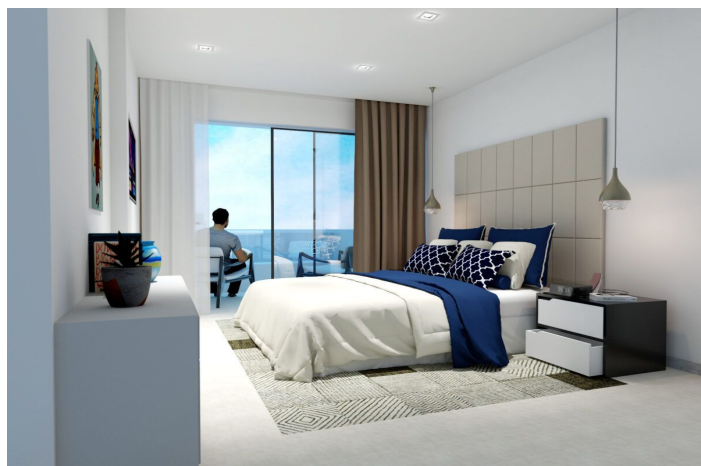

Ático en venta en Estepona, Estepona

700.000 - 1.175.000

€

Referencia: R5220949   Dormitorios: 3   Baños: 2 - 3   Construido: 150m² - 196m²   Terraza: 41m² - 134m²