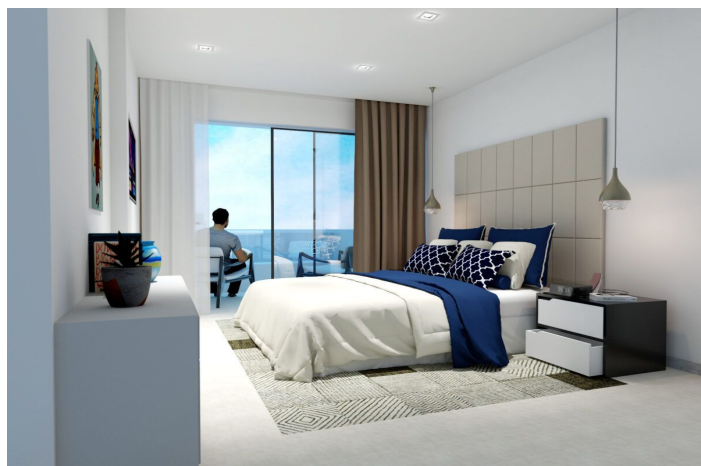

Penthouse te koop in Estepona, Estepona

700.000 - 1.175.000

€

Referentie: R5220949 Slaapkamers: 3 Badkamers: 2 - 3 Perceelgrootte: 150m² - 196m² Terras: 41m² - 134m²

Costa del Sol, Estepona

Welcome to the project where quality meets comfort. Located in authentic Estepona, one of the most beautiful and desirable places on the Costa del Sol, stands an iconic development of 67 modern apartments. Because of the unique situation of the buildings most of the apartments offer sea view. The penthouses have a terrace with private pool. The apartments are in walking distance to the beach and nearby amenities and exclusive golf courses.

The apartments are specially designed to fully enjoy the charm of the Mediterranean lifestyle, but they are also designed with a Northern European vision. A well-thought-out floor plan, bathrooms without bidet or bath but with spacious showers, terraces with plenty of surface area.

The exclusive penthouses range in size from 120 m² to 172 m². This translates into spacious penthouses, where the generous living room with open kitchen flows organically into the very spacious terrace. Through the large sliding doors, the terrace becomes part of the living room and vice versa.