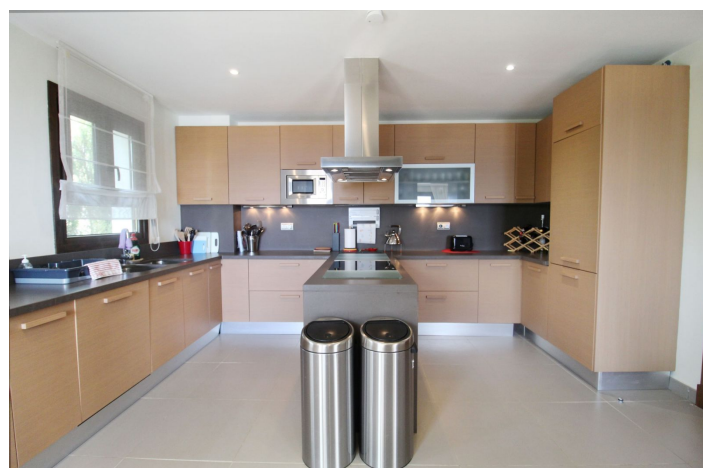

Detached Villa for sale in Benahavís, Benahavís

1,795,000 €

Reference: R3250426 Bedrooms: 5 Bathrooms: 6 Plot Size: 939m² Build Size: 639m² Terrace: 41m²

Costa del Sol, Benahavís

Situated on a gated community just a short walk from the beautiful village of Benahavis and all its famous restaurants, and just seven kilometres inland from the glamorous coastal hotspots of Puerto Banus and Marbella lies this contemporary south facing villa with absolutely stunning views out over the Mediterranean. This is a very spacious property with five large en-suite bedrooms distributed over three floors. The living & dining areas are open plan with lots of windows giving it a bright and airy feel throughout the day. Off the living room is a covered terrace which looks out to the heated pool and gardens, both maintained by the community and enjoy those amazing views out over the Mediterranean and La Concha mountain. The dining area is separated by the central fireplace and leads through to the large modern kitchen and breakfast area. The enormous lower level is currently used as a games room with bar, cinema and gym and enjoys natural light and views over the mountains. The standard of finish is high with underfloor heating in the bathrooms and good quality doors, windows and marble floors. The villa has private parking for two cars and plenty of storage rooms. The development is gated and has 24h security guards. This villa would make a fantastic low maintenance permanent residence or a perfect lock up and leave holiday home, which also has fantastic rental potential.