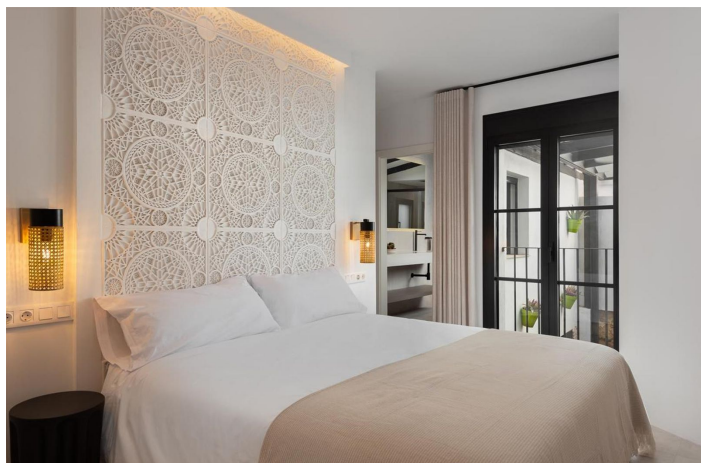

Geschakelde Woning te koop in Marbella, Marbella

1.650.000 €

Referentie: R4936786 Slaapkamers: 5 Badkamers: 6 Plotgrootte: 118m² Perceelgrootte: 181m²

Costa del Sol, Marbella

Beautiful house located in the heart of the old town, the city center of Marbella. Recently renovated, it combines the character and charm of typical Andalusian style houses, together with the luxury and contemporary finishes that are distributed throughout the house.

Entering the house, through an elegant and spacious hall, we find a double bedroom with en-suite bathroom, a guest toilet, a kitchen open to a generous living room with fireplace, which lead to a beautiful outdoor patio where you can relax outdoors, even also enjoy having your own intimate Turkish bath, with hot / cold water depending on the season.

On the upper floor, we find another 3 double bedrooms, all with their own en-suite bathroom.

One of the bedrooms has access to a small private outdoor terrace overlooking the inner courtyard.

Going up to the roof terrace, everyone will enjoy an impressive outdoor terrace, which also has a barbecue area, bar and kitchenette.

Additionally, there is a fifth guest bedroom, with en-suite bathroom, also located on the upper terrace.

A truly unique gem in the heart of Marbella's old town.

Highly recommended for a visit.

Kenmerken: