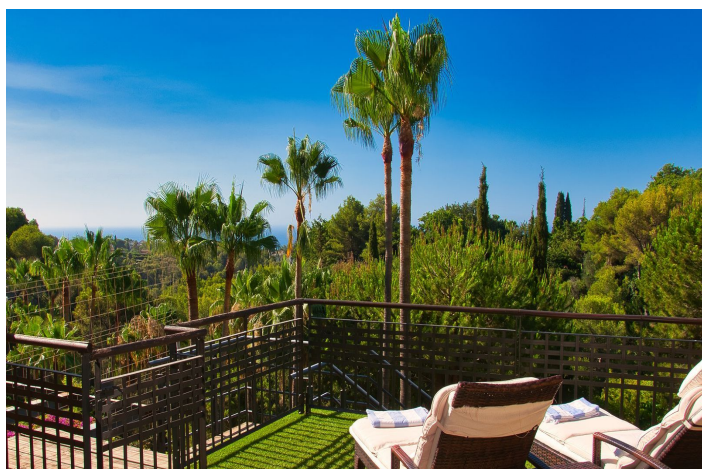

Ground Floor Apartment for sale in Sierra Blanca, Marbella

750.000 €

Referentie: R4791601 Slaapkamers: 2 Badkamers: 3 Perceelgrootte: 155m² Terras: 35m²

Costa del Sol, Sierra Blanca

Discover this fantastic south-facing apartment just minutes from Marbella's center, the beach, and Puerto Banus. This exclusive residence features two beautiful swimming pools within lush communal gardens and 24-hour security for peace of mind.

Situated on the ground floor, the apartment boasts a spacious, partly covered terrace offering privacy and stunning panoramic views over the lush gardens with palm trees and the Mediterranean Sea in the distance. Inside, you'll find a welcoming entrance hall, a modern kitchen with Siemens appliances, a cozy breakfast corner, and a separate terrace. The master bedroom has direct access to the main terrace and features a luxurious en-suite bathroom. The guest bedroom also includes an en-suite bathroom and terrace access. The lounge, complete with a fireplace, opens onto the main terrace, ideal for dining, lounging, and sunbathing. Additional features include marble floors, full air conditioning, a videophone, an alarm system, and electric shutters. The property also offers convenient access to an underground garage with ample parking and a spacious storage room.