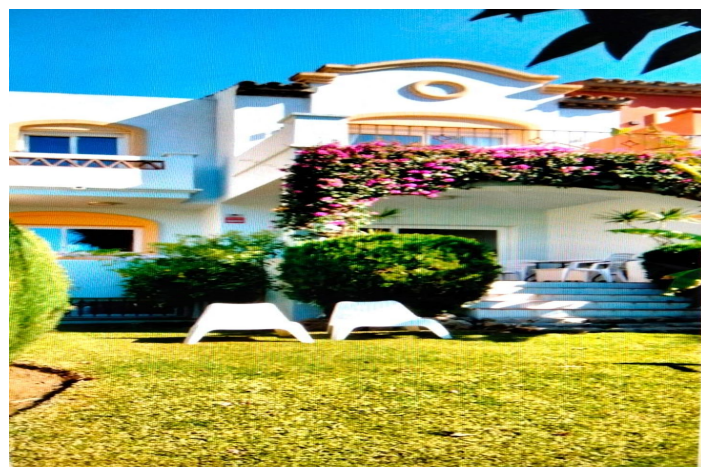

Semi-Detached House for sale in Puerto Banús, Marbella

1.365.000 €

Referenz: R4505212 Schlafzimmer: 5 Badezimmer: 3 Grundstücksgröße: 50m² Garten: 320m² Terrasse: 50m²