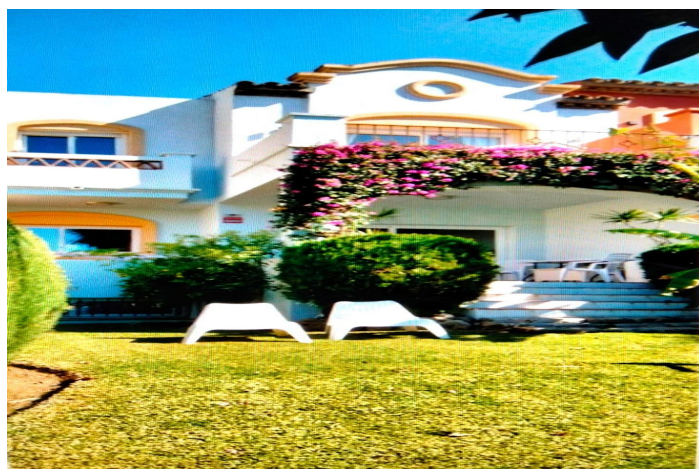

Semi-Detached House for sale in Puerto Banús, Marbella

1,365,000 €

Reference: R4505212 Bedrooms: 5 Bathrooms: 3 Plot Size: 50m² Build Size: 320m² Terrace: 50m²