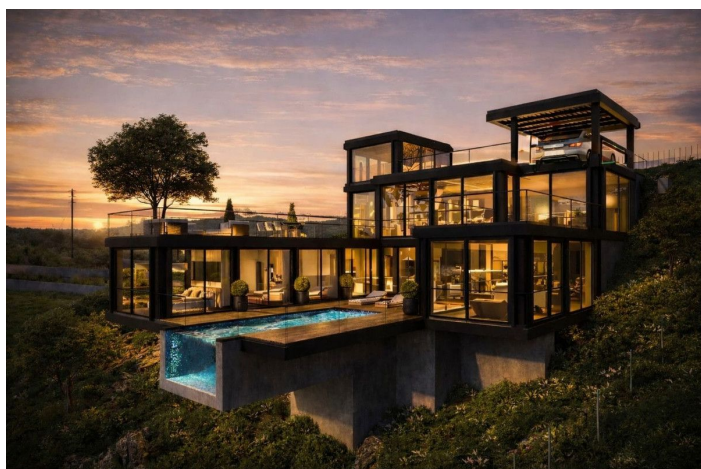

Villa - Chalet en venta en Alhaurín el Grande, Alhaurín el Grande

1.640.000 €

Referencia: R5286259 Dormitorios: 4 Baños: 5 Terreno: 854m² Construido: 213m²

Valle del Guadalhorce, Alhaurín el Grande

LUXURY IS NOT ABOUT GETTING HOME, IT'S ABOUT HOW YOU ARE WELCOMED. Have you ever felt that your home embraces you from the very first moment? In the heart of Sierra Gorda, a villa has been created where architecture and nature converge in an unprecedented experience. The Welcome You Deserve. Forget conventional entrances. Cross the threshold from your private garage into a space designed to impress, instantly connecting you with the avant-garde design of your new home. Your Private Oasis. An infinity pool that seems to merge with the horizon of the mountains and a natural environment that guarantees the peace you seek. Avant-garde and Comfort over the Guadalhorce Valley We present a unique detached single-family home project that redefines the concept of 'coming home'. Located in the prestigious Sierra Gorda Urbanisation, this 213 m² property built on an 854 m² plot stands out for its integration with the land and its high-end finishes. Masterful access from a 141.48 m² entrance platform and garage, guaranteeing a striking first impression for the future buyer and creating a unique architectural flow. Access floor: Access platform with storage room, 2-car garage. First Floor: Kitchen, Pantry, Toilet, Living-Dining Room, Hallway, Utility Room, Staircase, 2 Terraces Ground Floor: 4 spacious bedrooms (2 master suites), 3 designer bathrooms and a guest toilet, office, hallway, staircase, terrace, staircase leading down to the pool. Every corner exudes spaciousness and natural light. It is not just a villa, it is the setting for your new life. Absolute comfort, real luxury. *Sierra Gorda, Alhaurín el Grande. Do not hesitate to arrange a visit and find out more about this impressive project today.