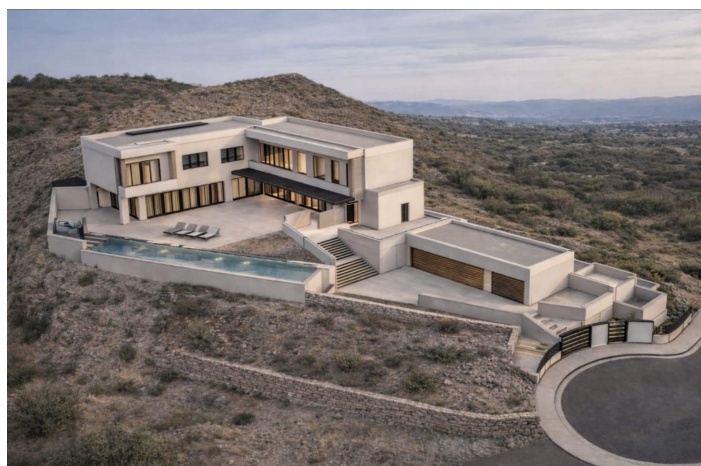

# Villa - Chalet en venta en Alhaurín el Grande, Alhaurín el Grande

2.280.000 €

Referencia: R5286256 Dormitorios: 5 Baños: 4 Terreno: 1.551m<sup>2</sup> Construido: 571m<sup>2</sup> Terraza: 132m<sup>2</sup>

## Valle del Guadalhorce, Alhaurín el Grande

Your luxury retreat in Sierra Gorda – where tranquillity becomes a way of life. Wake up surrounded by silence, light and mountains. Floor-to-ceiling windows frame endless views, while the infinity pool blends seamlessly into the landscape. Privacy, beauty and calm define every moment. This contemporary villa is more than a home—it is an experience. A minimalist architectural masterpiece that integrates perfectly with the hillside, combining clean lines, noble materials and timeless elegance. Spaces designed for slow living. The open-plan living area flows naturally onto panoramic terraces, creating a private resort atmosphere. The master suite feels like a five-star sanctuary, featuring a freestanding bathtub by the window, private spa, designer dressing room and a terrace overlooking the mountains. Sun-filled terraces and an infinity pool complete the sensation of absolute escape. Well-being at home. A dedicated spa and wellness area includes a sauna, Turkish bath, hydromassage, rain shower and integrated gym—your personal haven for body and mind. Privileged location. Located in Sierra Gorda, Alhaurín el Grande, where nature meets exclusivity. Close to Marbella, golf courses, fine dining and essential services, with open views over the Guadalhorce Valley. A villa to feel, to live, and to show.