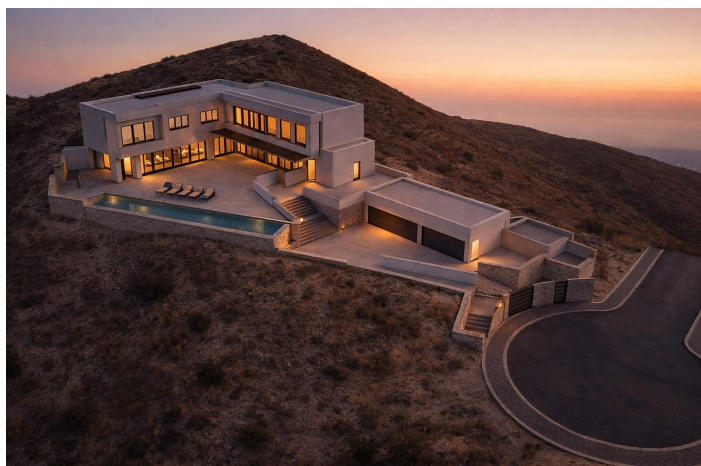

# Villa - Chalet en venta en Alhaurín el Grande, Alhaurín el Grande

2.280.000 €

Referencia: R5286256 Dormitorios: 5 Baños: 4 Terreno: 1.551m<sup>2</sup> Construido: 571m<sup>2</sup> Terraza: 132m<sup>2</sup>

## Valle del Guadalhorce, Alhaurín el Grande

Your luxury retreat in Sierra Gorda – where tranquillity becomes a way of life. Wake up surrounded by silence, light and mountains. Floor-to-ceiling windows frame endless views, while the infinity pool blends seamlessly into the landscape. Privacy, beauty and calm define every moment. This contemporary villa is more than a home—it is an experience. A minimalist architectural masterpiece that integrates perfectly with the hillside, combining clean lines, noble materials and timeless elegance. Spaces designed for slow living. The open-plan living area flows naturally onto panoramic terraces, creating a private resort atmosphere. The master suite feels like a five-star sanctuary, featuring a freestanding bathtub by the window, private spa, designer dressing room and a terrace overlooking the mountains. Sun-filled terraces and an infinity pool complete the sensation of absolute escape. Well-being at home. A dedicated spa and wellness area includes a sauna, Turkish bath, hydromassage, rain shower and integrated gym—your personal haven for body and mind. Privileged location. Located in Sierra Gorda, Alhaurín el Grande, where nature meets exclusivity. Close to Marbella, golf courses, fine dining and essential services, with open views over the Guadalhorce Valley. A villa to feel, to live, and to show.