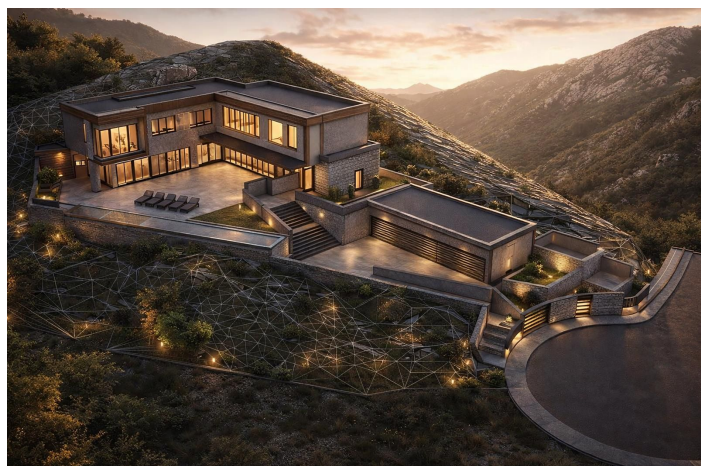

# Villa - Chalet en venta en Alhaurín el Grande, Alhaurín el Grande

2.280.000 €

Referencia: R5286256 Dormitorios: 5 Baños: 4 Terreno: 1.551m<sup>2</sup> Construido: 571m<sup>2</sup> Terraza: 132m<sup>2</sup>

## Valle del Guadalhorce, Alhaurín el Grande

Your luxury retreat in Sierra Gorda – where tranquillity becomes a way of life. Wake up surrounded by silence, light and mountains. Floor-to-ceiling windows frame endless views, while the infinity pool blends seamlessly into the landscape. Privacy, beauty and calm define every moment. This contemporary villa is more than a home—it is an experience. A minimalist architectural masterpiece that integrates perfectly with the hillside, combining clean lines, noble materials and timeless elegance. Spaces designed for slow living. The open-plan living area flows naturally onto panoramic terraces, creating a private resort atmosphere. The master suite feels like a five-star sanctuary, featuring a freestanding bathtub by the window, private spa, designer dressing room and a terrace overlooking the mountains. Sun-filled terraces and an infinity pool complete the sensation of absolute escape. Well-being at home. A dedicated spa and wellness area includes a sauna, Turkish bath, hydromassage, rain shower and integrated gym—your personal haven for body and mind. Privileged location. Located in Sierra Gorda, Alhaurín el Grande, where nature meets exclusivity. Close to Marbella, golf courses, fine dining and essential services, with open views over the Guadalhorce Valley. A villa to feel, to live, and to show.