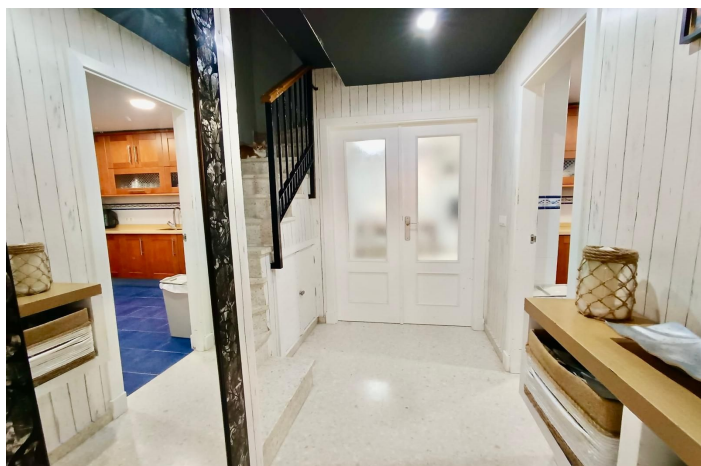

Adosada en venta en Alhaurín de la Torre, Alhaurín de la Torre

369.900 €

Referencia: R5284045   Dormitorios: 4   Baños: 3   Construido: 145m²   Terraza: 20m²