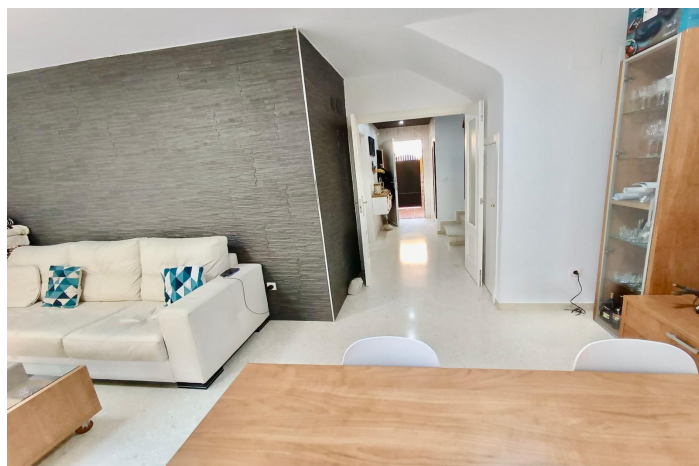

Adosada en venta en Alhaurín de la Torre, Alhaurín de la Torre

369.900 €

Referencia: R5284045   Dormitorios: 4   Baños: 3   Construido: 145m²   Terraza: 20m²