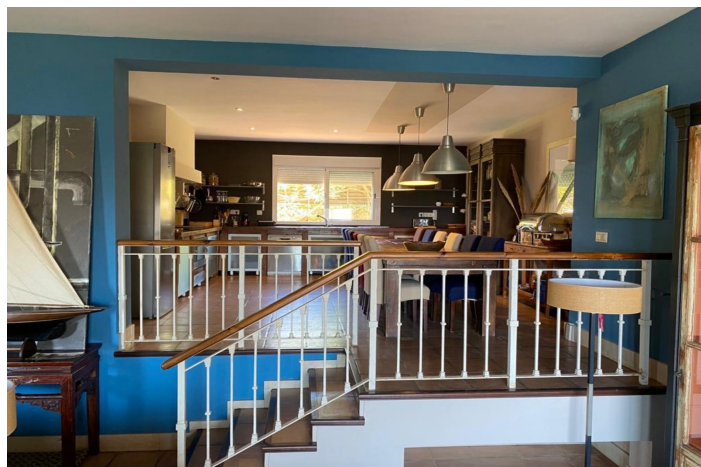

Detached Villa for sale in Manilva, Manilva

865.000 €

Referencia: R4319881   Dormitorios: 6   Baños: 6   Terreno: 750m²   Construido: 450m²