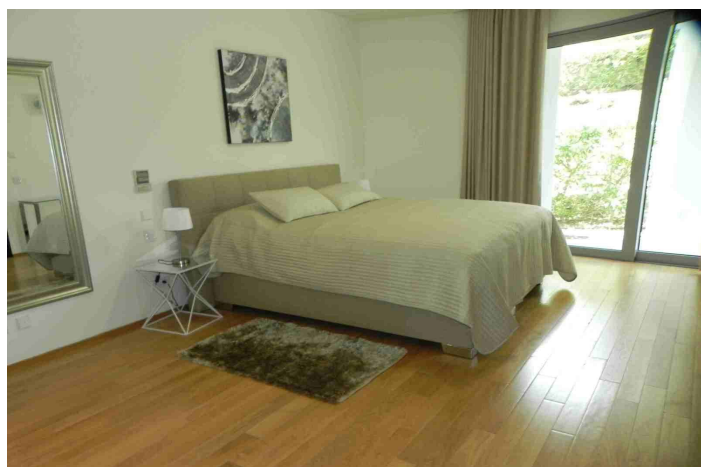

Semi-Detached House for sale in Sierra Blanca, Marbella

3.000.000 €

Referentie: R2662976 Slaapkamers: 4 Badkamers: 5 Plotgrootte: 60m² Perceelgrootte: 421m² Terras: 200m²