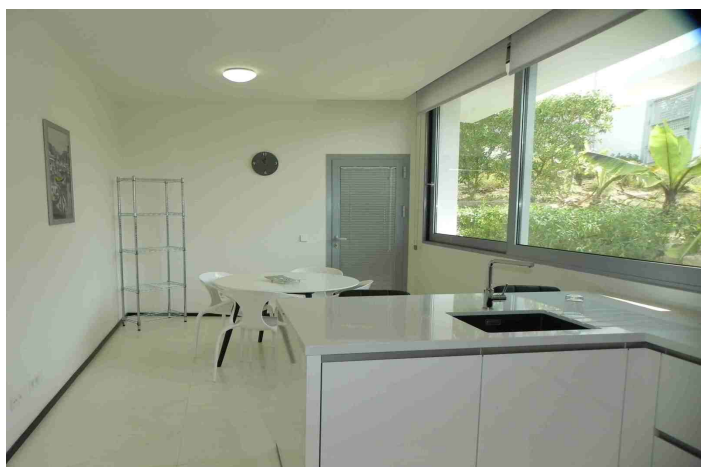

Semi-Detached House for sale in Sierra Blanca, Marbella

3.000.000 €

Referentie: R2662976 Slaapkamers: 4 Badkamers: 5 Plotgrootte: 60m² Perceelgrootte: 421m² Terras: 200m²