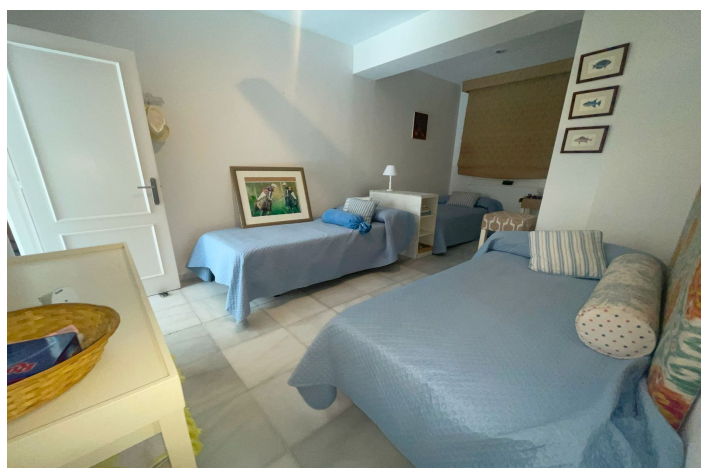

Detached Villa for sale in Sotogrande Alto, Sotogrande

995.000 €

Referencia: R4976140 Dormitorios: 5 Baños: 4 Construido: 224m²