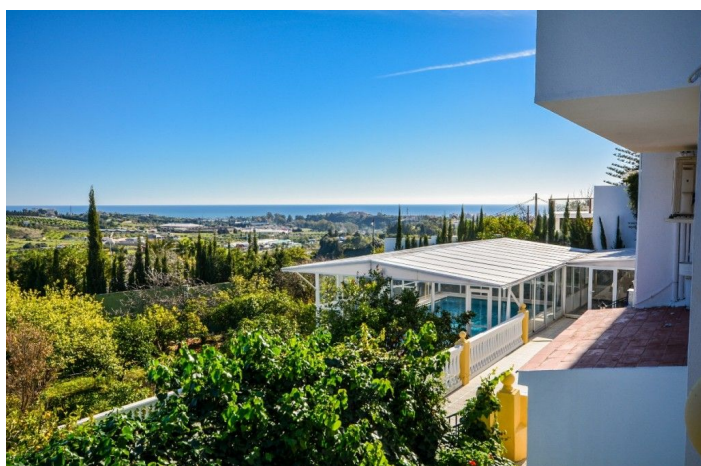

Detached Villa for sale in Estepona, Estepona

2.100.000 €

Referentie: R2833532 Slaapkamers: 8 Badkamers: 7 Plotgrootte: 3.609m² Perceelgrootte: 503m²

Costa del Sol, Estepona

Wonderful Villa Estepona with self contained apartment, separate guest house, orchard, stables and beautiful sea views.

Exterior: Large front garden with porch, pergola and swimming pool. Back garden and porch with covered swimming pool, gym, orchard and carpot area.

Stables: 4 Horse stables, riding stables and food storage area.

Property in good condition with air conditioning cold/hot, electric gate, water tank, marble floors and double glazing windows, alarm and cameras system.

Plot: 3.609m². Total built size: 440,08m² more Porches 62,25m² and Guest house: 100m².

Gibraltar Airport: 49,5km.

Kenmerken:

Extra's

Privé Terras
Ensuite badkamer
Inbouwkasten
Sportschool
Gasten appartement
Stallen

Uitzicht

Zeezicht
Mountain Bekeken
Weids
Garden Views
Pool Bekeken
binnenplaats Bekeken