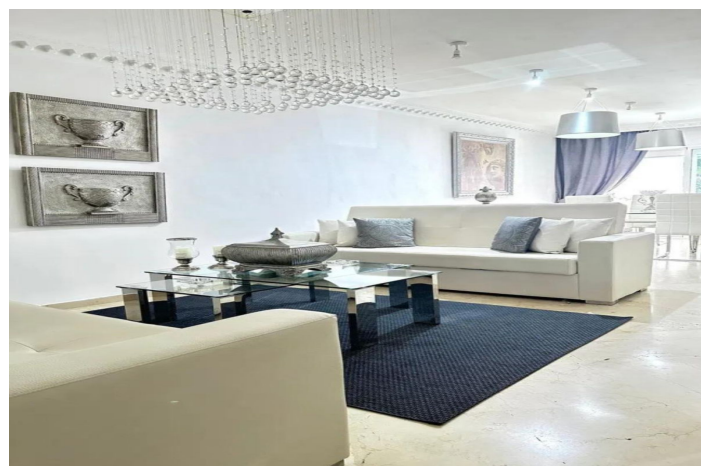

Ground Floor Apartment for sale in Guadalmina Alta, Marbella

450.000 €

Referenz: R4942963   Schlafzimmer: 2   Badezimmer: 2   Garten: 120m²   Terrasse: 15m²