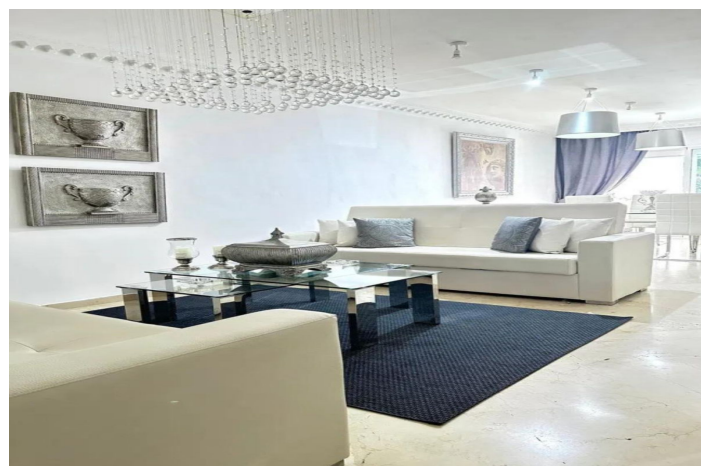

Ground Floor Apartment for sale in Guadalmina Alta, Marbella

450.000 €

Referentie: R4942963 Slaapkamers: 2 Badkamers: 2 Perceelgrootte: 120m² Terras: 15m²