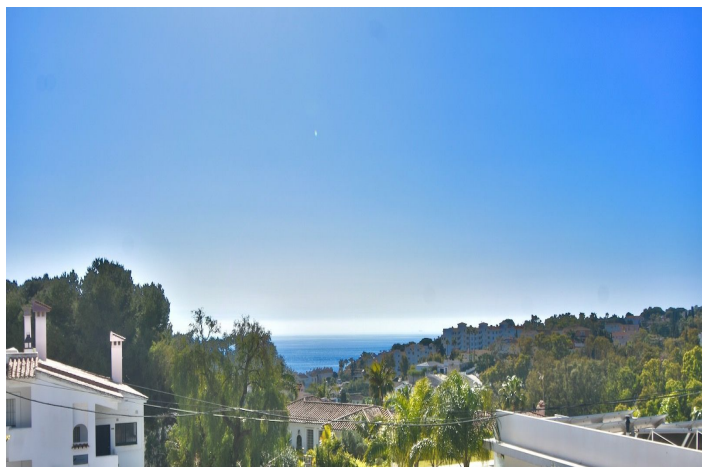

Detached Villa for sale in La Cala, Mijas

1,230,000 €

Reference: R5315101 Bedrooms: 5 Bathrooms: 3 Plot Size: 703m² Build Size: 337m²