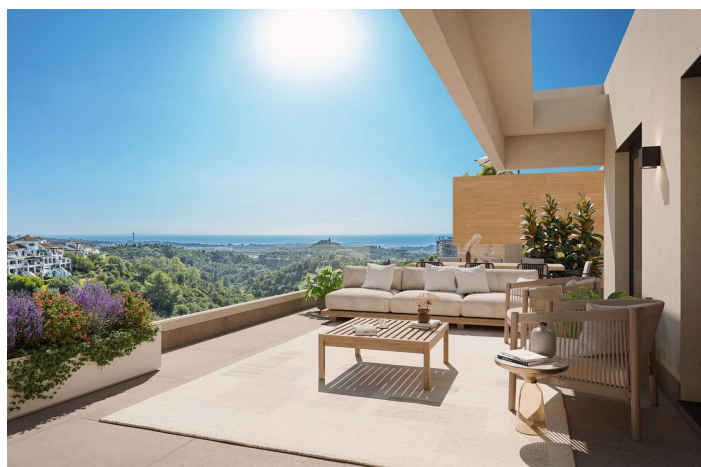

Ground Floor Apartment for sale in Marbella, Marbella 530.000 - 1.050.000

€

Referencia: R5021071 Dormitorios: 2 - 3 Baños: 2 - 3 Construido: 96m² - 124m² Terraza: 21m² - 57m²