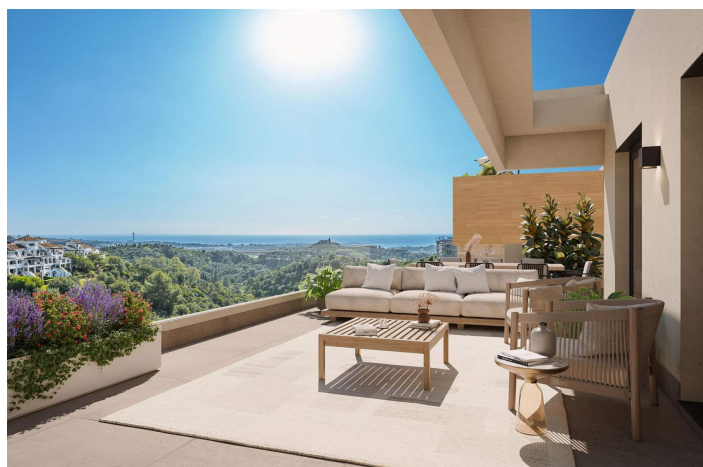

Ground Floor Apartment for sale in Marbella, Marbella 500.000 - 1.050.000

€

Referencia: R5021071 Dormitorios: 2 - 3 Baños: 2 - 3 Construido: 97m² - 124m² Terraza: 21m² - 54m²