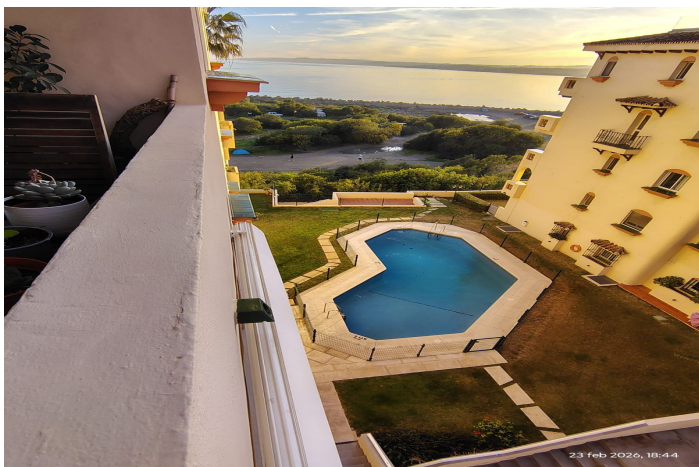

Ground Floor Apartment for sale in Estepona, Estepona

439,000 €

Reference: R5324266 Bedrooms: 2 Bathrooms: 2 Build Size: 113m² Terrace: 10m²