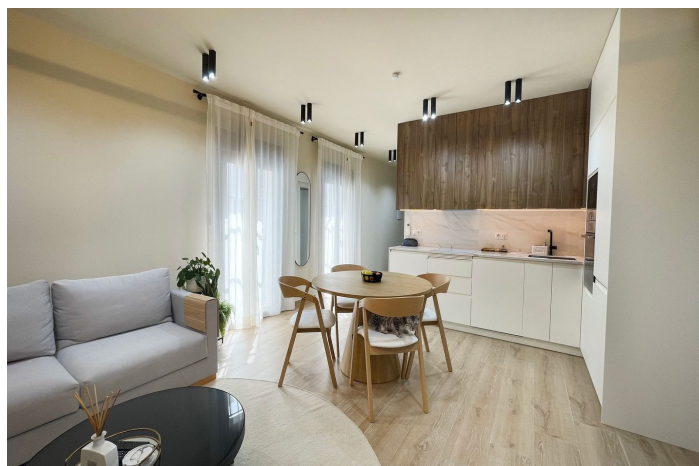

Apartamento Planta Media en venta en Puerto Banús, Marbella

499.000 €

Referencia: R4357537 Dormitorios: 2 Baños: 2 Construido: 98m²

Costa del Sol, Puerto Banús

A lovely and completely refurbished 2 bedrooms apartment in the heart of Puerto Banus Muelle Ribera.

Located a few meters from the sandy beaches and the yachts and shops of the Puerto Banús muelle ribera, the property was recently renovated to the highest standards and now has a fully equipped kitchen.

Do not hesitate to contact us to organize a visit.

Características:

Características

Cerca de Transporte
TV Satélite
Baño En-Suite
Doble acristalamiento
Armarios Empotrados
Restaurant

Posición

Área Comercial
Lado de la Playa
Cerca de Puerto
Cerca de Tiendas
Puerto