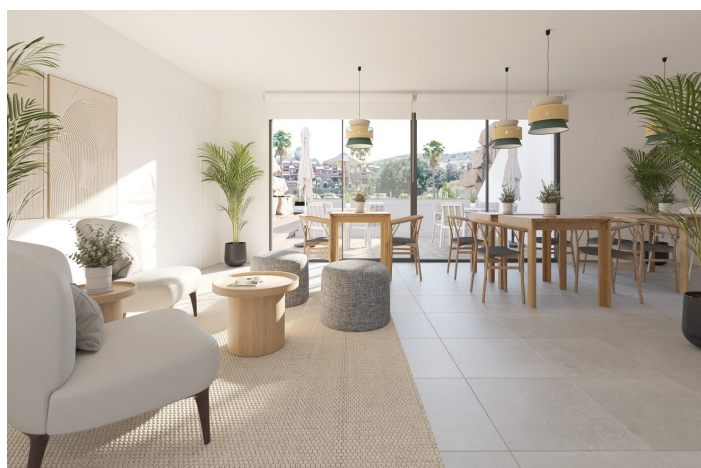

Apartamento en venta en Estepona, Estepona

435.000 €

Referencia: RS71762   Dormitorios: 2   Baños: 2   Terreno: 27m²   Construido: 74m²