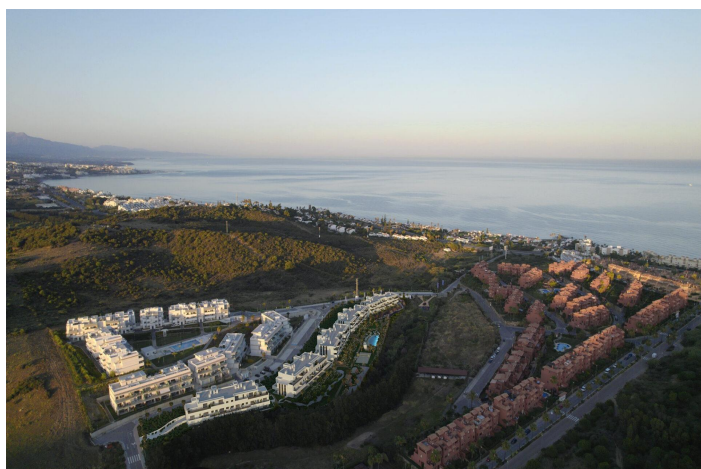

Apartamento en venta en Estepona, Estepona

435.000 €

Referencia: RS71762   Dormitorios: 2   Baños: 2   Terreno: 27m²   Construido: 74m²