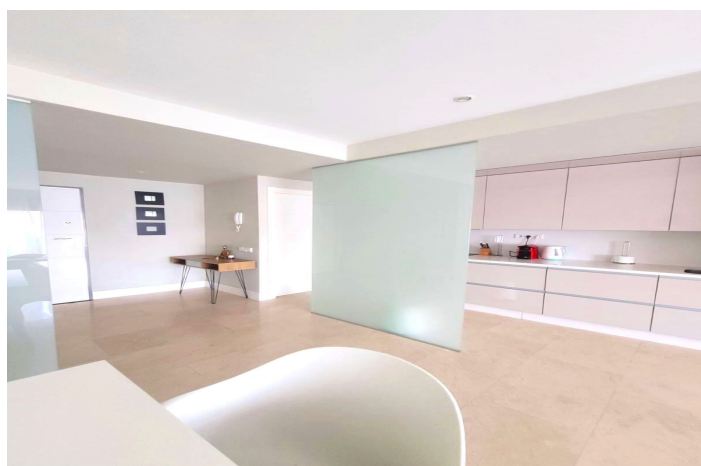

Ground Floor Apartment for sale in Selwo, Estepona

424,000 €

Reference: R5351470 Bedrooms: 1 Bathrooms: 2 Build Size: 110m² Terrace: 50m²