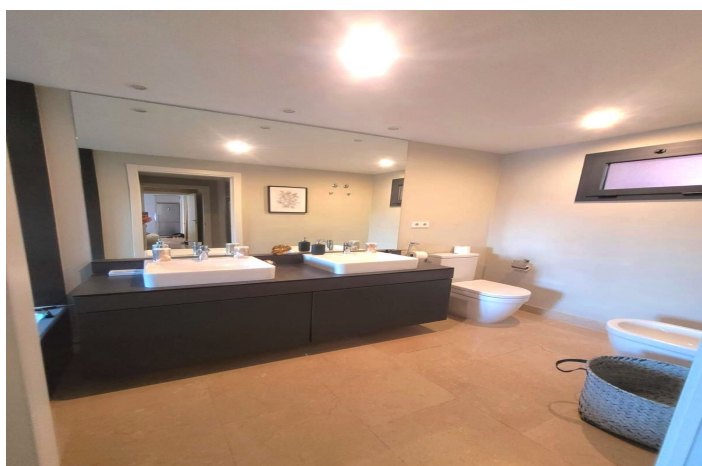

Ground Floor Apartment for sale in Selwo, Estepona

424,000 €

Reference: R5351470 Bedrooms: 1 Bathrooms: 2 Build Size: 110m² Terrace: 50m²