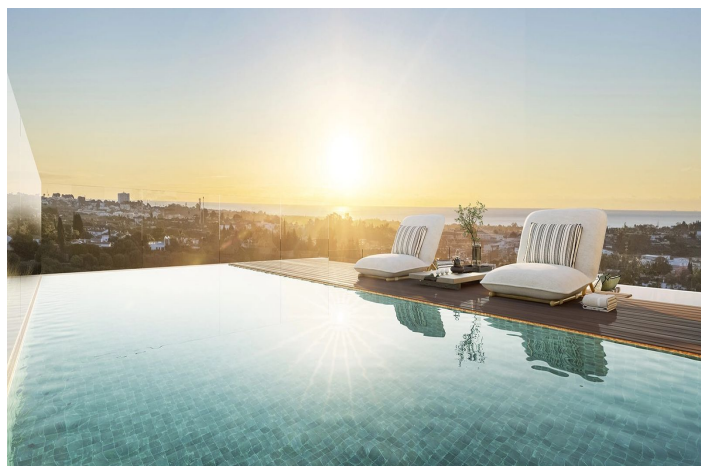

Apartamento Planta Media en venta en Benahavís, Benahavís

1.100.000 €

Referencia: R5354746 Dormitorios: 3 Baños: 2 Construido: 125m² Terraza: 40m²

Costa del Sol, Benahavís

Set within the peaceful hills of Benahavís, this elegant residence offers breathtaking open views across the surrounding countryside and out towards the Mediterranean Sea. The property combines contemporary architecture with spacious interiors and large terraces, creating a seamless indoor-outdoor lifestyle typical of the Costa del Sol.

The apartment features bright open-plan living areas with floor-to-ceiling windows that allow natural light to fill the space throughout the day. The living room connects directly to a generous terrace, perfect for outdoor dining, relaxing in the sun, or enjoying the panoramic views of the landscape and sea.

Residents benefit from beautifully maintained communal areas including a swimming pool, wellness facilities and a fully equipped gym, offering a relaxed and private environment surrounded by nature.

Located in a quiet residential area of Benahavís, the property enjoys excellent connections to Marbella, Puerto Banús and Estepona, all within a short drive. Several of the Costa del Sol's most renowned golf courses are also nearby, making this an ideal location for both permanent living and holiday use.