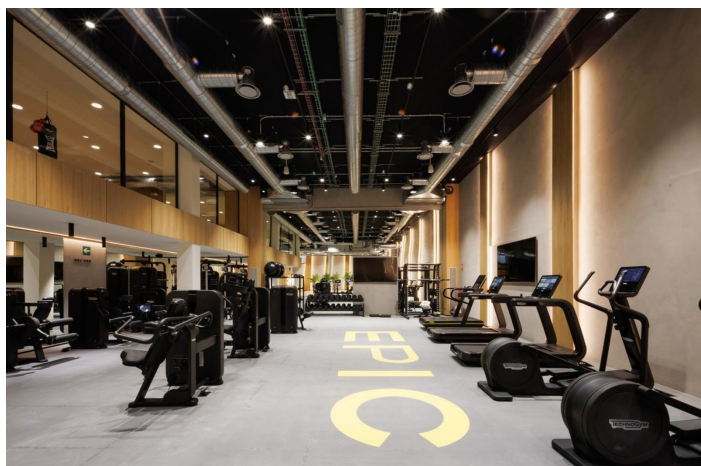

Apartamento Planta Baja en venta en The Golden Mile, Marbella

1.750.000 €

Referencia: R5358430   Dormitorios: 1   Baños: 2   Construido: 87m²   Terraza: 125m²