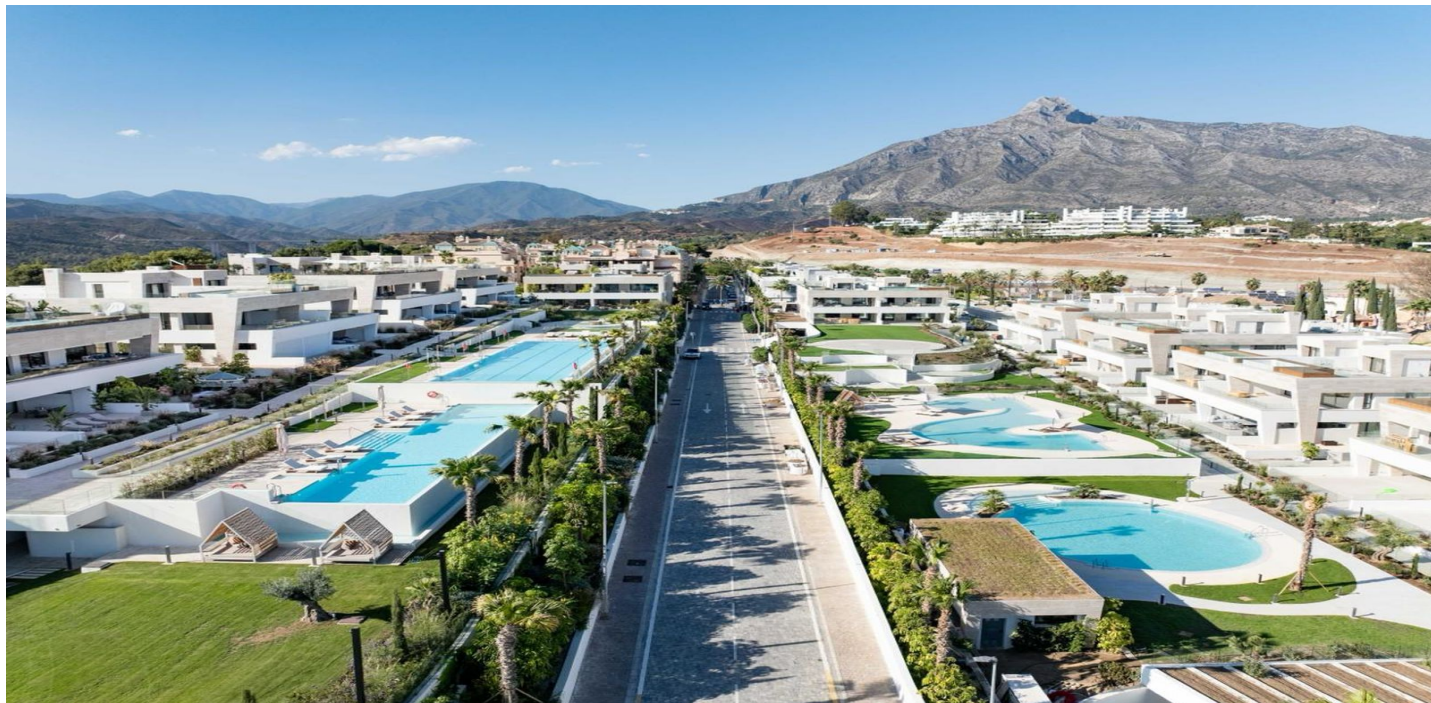

Apartamento Planta Baja en venta en The Golden Mile, Marbella

1.750.000 €

Referencia: R5359459   Dormitorios: 1   Baños: 2   Construido: 90m²   Terraza: 125m²