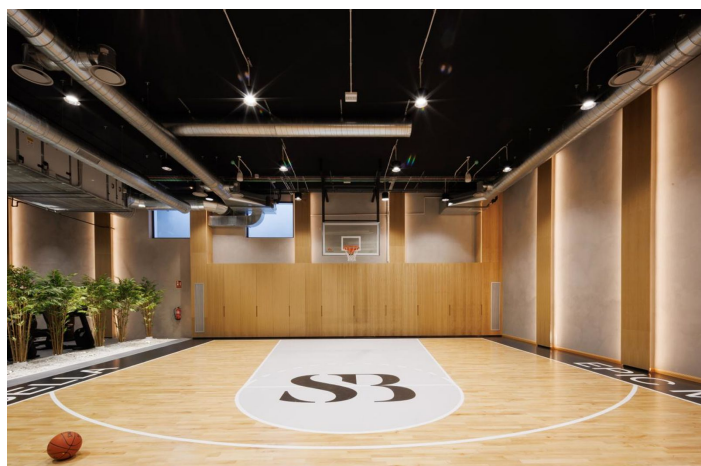

Apartamento Planta Baja en venta en The Golden Mile, Marbella

1.750.000 €

Referencia: R5359459   Dormitorios: 1   Baños: 2   Construido: 90m²   Terraza: 125m²