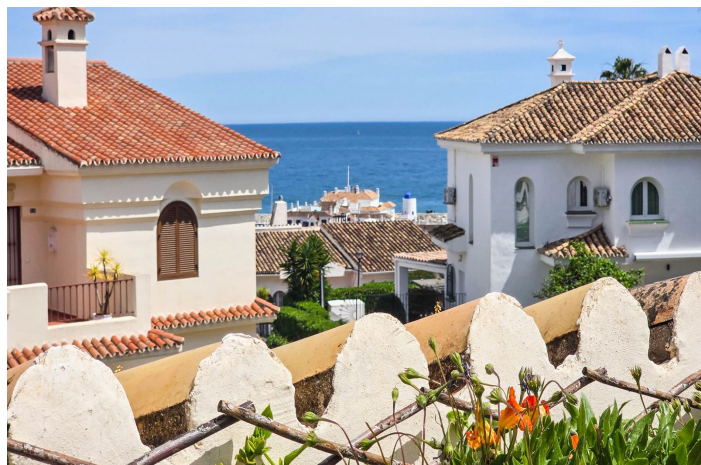

Penthouse Duplex for sale in La Duquesa, Manilva

389,000 €

Reference: R5361325 Bedrooms: 3 Bathrooms: 3 Build Size: 155m² Terrace: 30m²