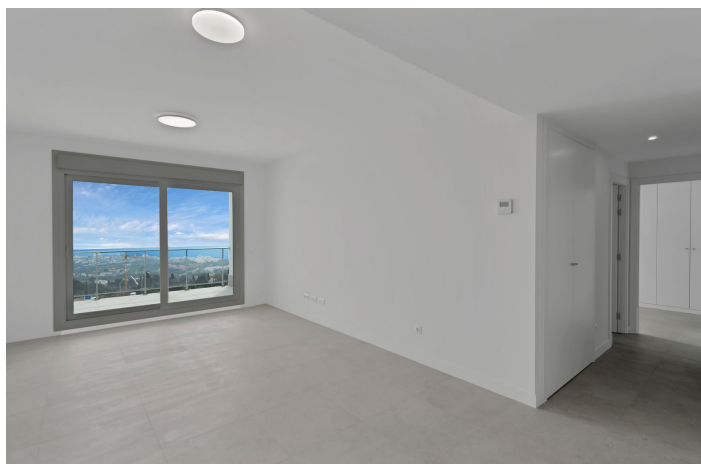

Tussenverdieping Appartement te koop in Benalmadena Pueblo, Benalmádena

449.000 €

Referentie: R5361490 Slaapkamers: 2 Badkamers: 2 Perceelgrootte: 93m² Terras: 27m²