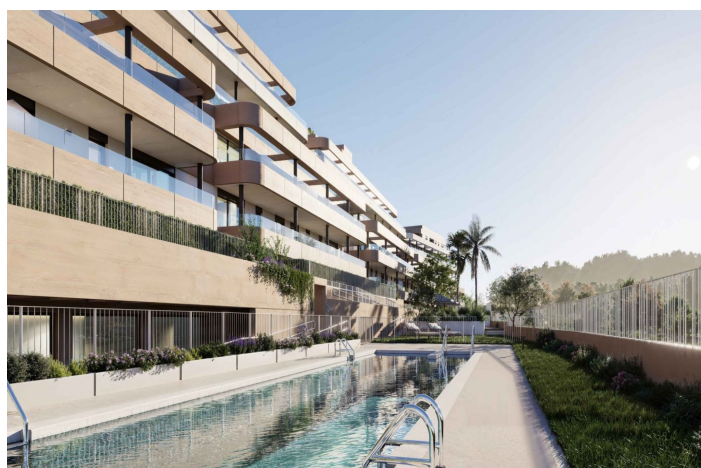

Ground Floor Apartment for sale in Estepona, Estepona 320,000 - 495,000 €

Reference: R5361811 Bedrooms: 1 - 3 Bathrooms: 1 - 2 Build Size: 51m² - 100m² Terrace: 13m² - 105m²

Costa del Sol, Estepona

This is an exclusive development of 1, 2 and 3-bedroom homes located in the heart of Estepona Golf, a unique setting where nature, tranquility and lifestyle come together around the green.

With contemporary architecture inspired by the Mediterranean, open views of the golf course and premium communal areas designed for year-round enjoyment, the residential experience is elevated through a concept created for those seeking quality, well-being and a location with strong growth potential on the Costa del Sol.

The amenities enhance the experience of living in Estepona Golf with spaces designed for well-being, relaxation and social life. Three swimming pools, a sauna, relaxation areas, sports spaces and areas designed for sharing shape a complete amenities offering, designed to extend the feeling of comfort beyond the home.

It enjoys a truly unique location within Estepona Golf, one of the areas with the greatest growth potential in the municipality. Surrounded by nature and fully integrated into the course, the project offers a way of living defined by tranquility, open views and a direct connection with the landscape. A setting that stands out not only for its lifestyle, but also for its projection as one of the residential areas with the greatest potential on the Costa del Sol.