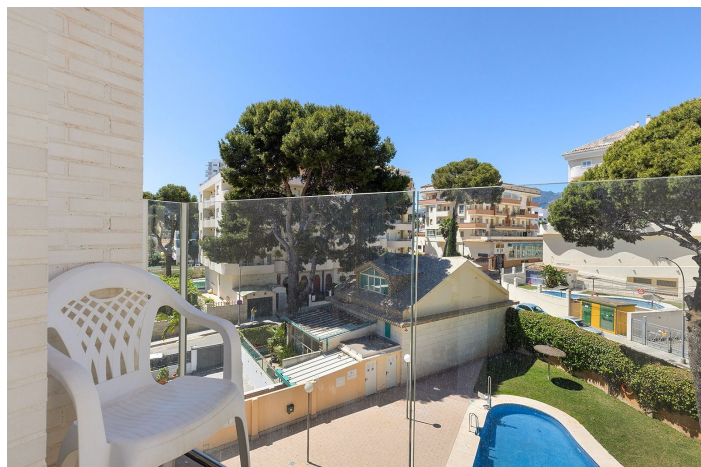

Apartamento Planta Media en venta en Benalmadena Costa, Benalmádena

419.000 €

Referencia: R5360716   Dormitorios: 2   Baños: 2   Construido: 72m²   Terraza: 7m²