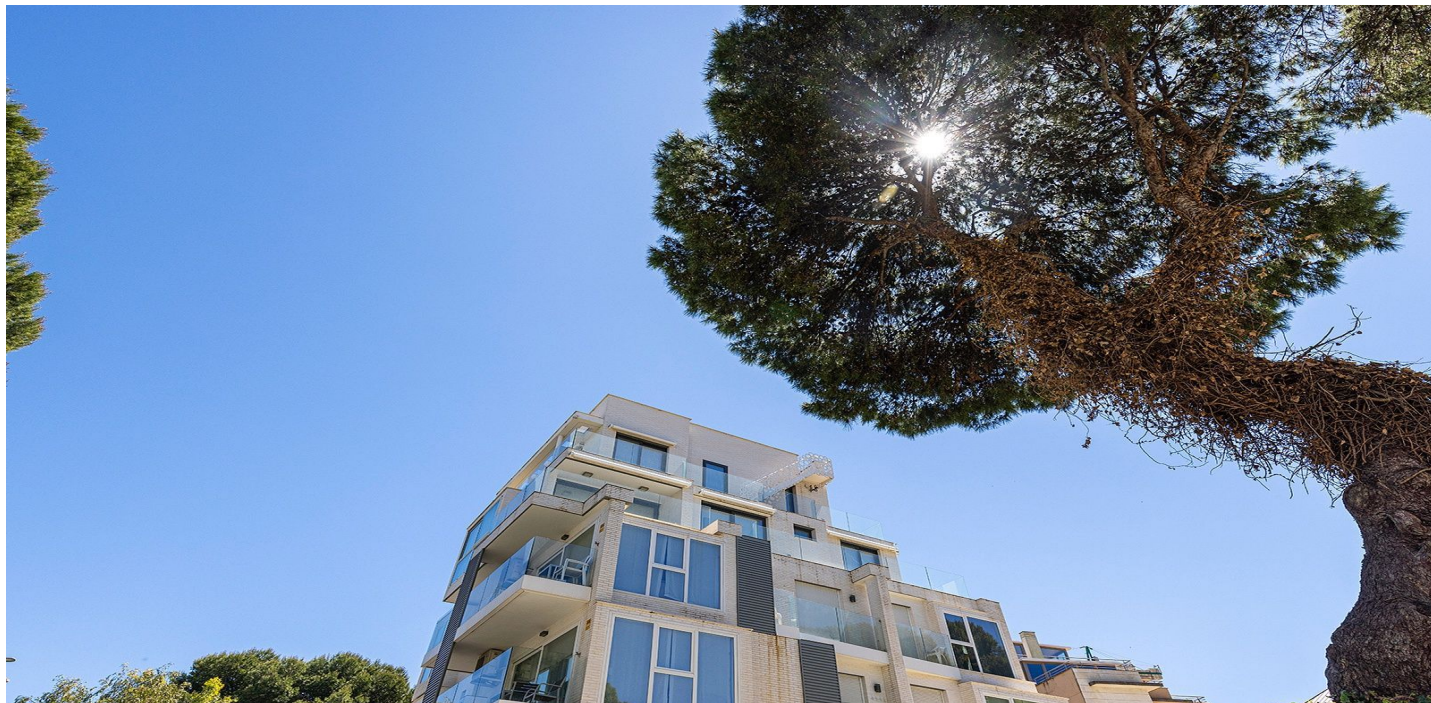

Apartamento Planta Media en venta en Benalmadena Costa, Benalmádena

419.000 €

Referencia: R5360716   Dormitorios: 2   Baños: 2   Construido: 72m²   Terraza: 7m²