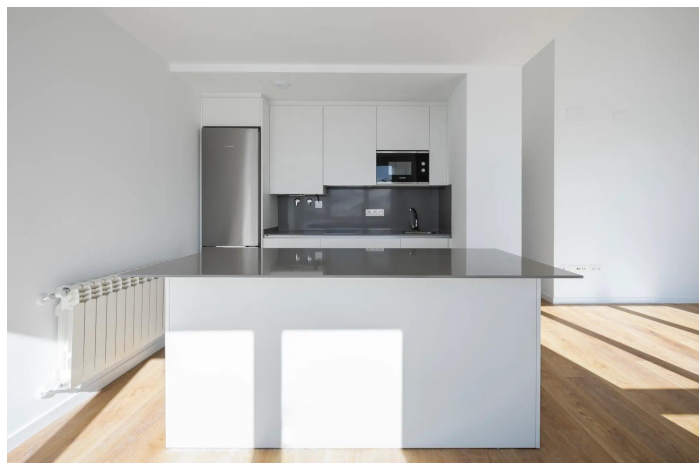

Penthouse for sale in Monachil, Granada

345,000 €

Reference: RS79231 Bedrooms: 1 Bathrooms: 1 Build Size: 66m²