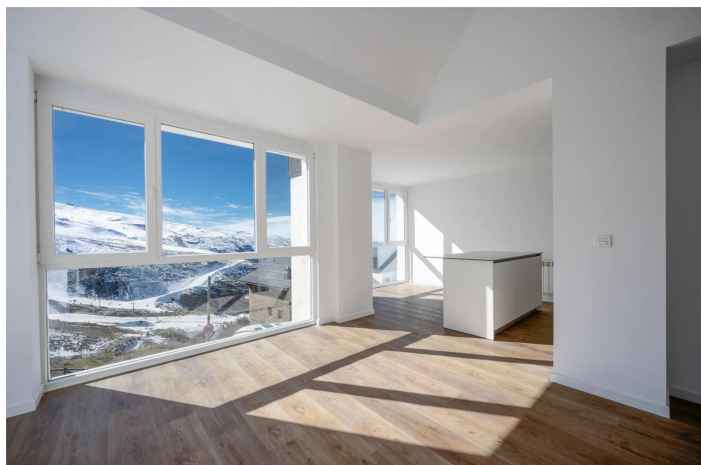

Penthouse for sale in Monachil, Granada

395,000 €

Reference: RS79631 Bedrooms: 2 Bathrooms: 1 Build Size: 69m²