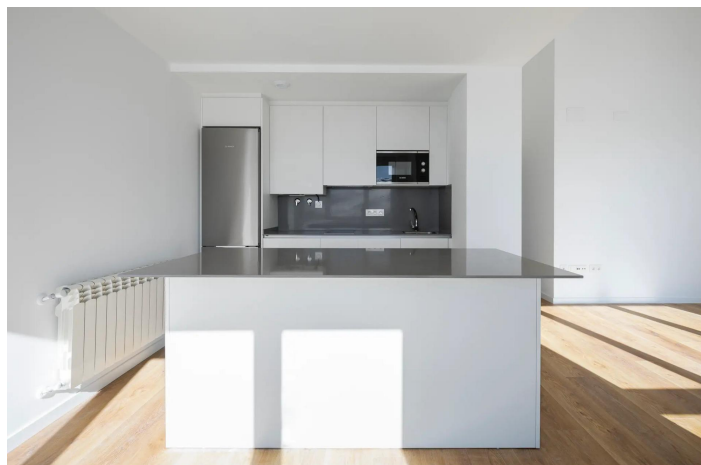

Penthouse for sale in Monachil, Granada

395,000 €

Reference: RS79631 Bedrooms: 2 Bathrooms: 1 Build Size: 69m²