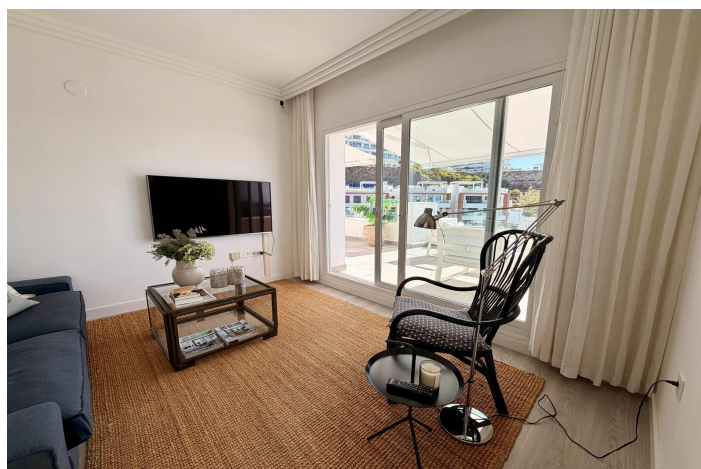

Apartment mit mittlerer Etage zum Verkauf in Benahavís, Benahavís

795.000 €

Referenz: R5364043 Schlafzimmer: 3 Badezimmer: 3 Garten: 144m² Terrasse: 48m²