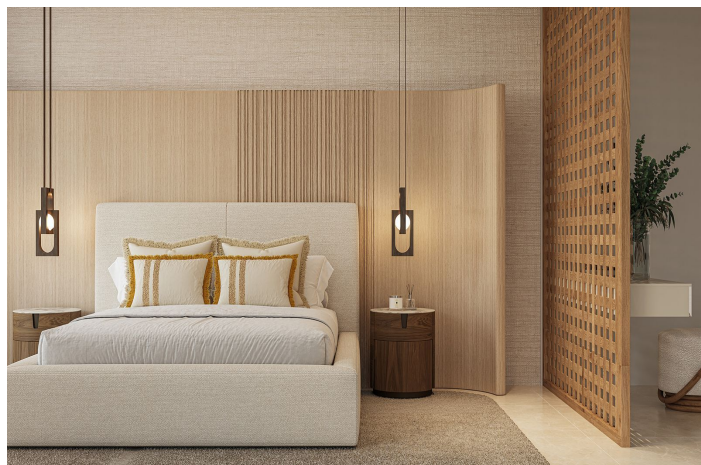

Detached Villa for sale in Benahavís, Benahavís

9,995,000 €

Reference: R5365228 Bedrooms: 4 Bathrooms: 4 Plot Size: 250m² Build Size: 712m² Terrace: 229m²

Costa del Sol, Benahavís

VILLAAURION enjoys an exceptional dual orientation to the west and south, offering a breathtaking panorama of both mountain and sea. From its elevated position, the villa captures sweeping views across the surrounding hills and the dramatic Sierra Bermeja mountain range, while overlooking the renowned La Zagaleta Country Club estate.