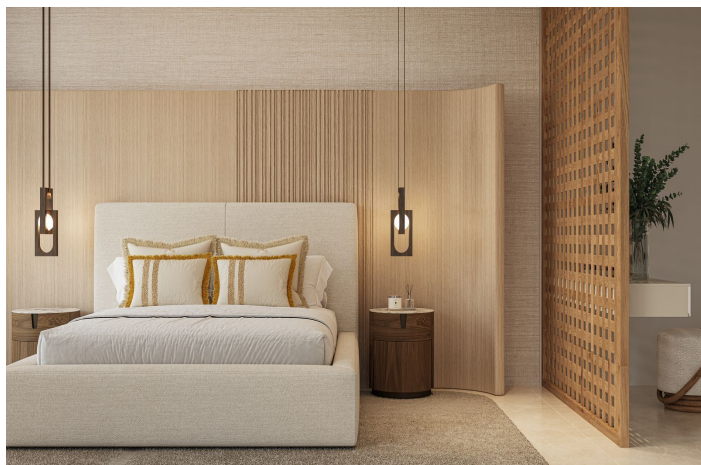

Detached Villa for sale in Benahavís, Benahavís

9,995,000 €

Reference: R5365228 Bedrooms: 4 Bathrooms: 4 Plot Size: 250m² Build Size: 712m² Terrace: 161m²

Costa del Sol, Benahavís

VILLAAURION enjoys an exceptional dual orientation to the west and south, offering a breathtaking panorama of both mountain and sea. From its elevated position, the villa captures sweeping views across the surrounding hills and the dramatic Sierra Bermeja mountain range, while overlooking the renowned La Zagaleta Country Club estate.

Features:

Features

24 Hour Reception
Domotics
Basement

Orientation

West
South West

Climate Control

Air Conditioning
Pre Installed A/C
Cold A/C
Hot A/C
U/F Heating
U/F/H Bathrooms

Views

Photovoltaic solar panels

Category

Luxury
Contemporary