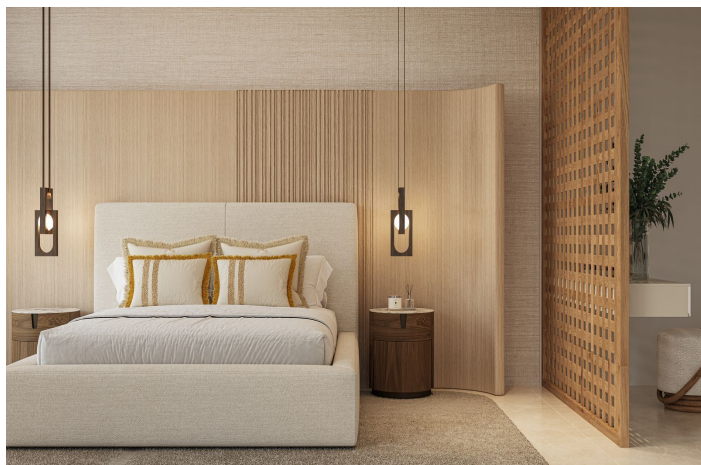

## Costa del Sol, Benahavís

VILLAAURION enjoys an exceptional dual orientation to the west and south, offering a breathtaking panorama of both mountain and sea. From its elevated position, the villa captures sweeping views across the surrounding hills and the dramatic Sierra Bermeja mountain range, while overlooking the renowned La Zagaleta Country Club estate.