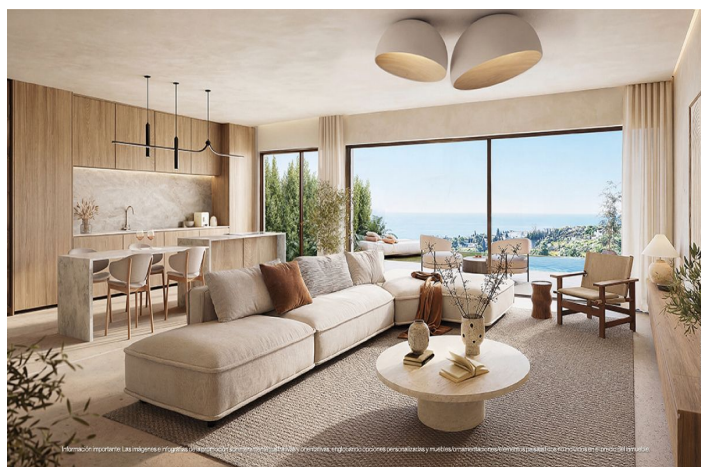

Adosada en venta en Fuengirola, Fuengirola

747.000 - 1.327.000

€

Referencia: R5365759 Dormitorios: 3 - 4 Baños: 3 Construido: 143m² - 187m² Terraza: 9m² - 110m²

Costa del Sol, Fuengirola

Nestled in the elevated landscape of El Higuierón on the Costa del Sol, the architecture is designed to flow naturally with the terrain, offering open views of the Mediterranean while maintaining a direct connection to the essential surrounding amenities.

This exclusive collection of homes prioritizes tranquility and privacy, featuring staggered levels and a compact scale that fosters a higher quality of life away from high-density living.

The interiors are a testament to everyday beauty, utilizing neutral tones and continuous materials to create a sense of clarity and calm where the boundaries between inside and outside disappear.

Each residence serves as a private sanctuary, complete with its own outdoor space and private pool, allowing for uninterrupted moments of relaxation. Beyond the individual homes, residents can enjoy thoughtfully designed common areas including a gym, coworking spaces, and a solarium, all intended to match the rhythm of modern life.