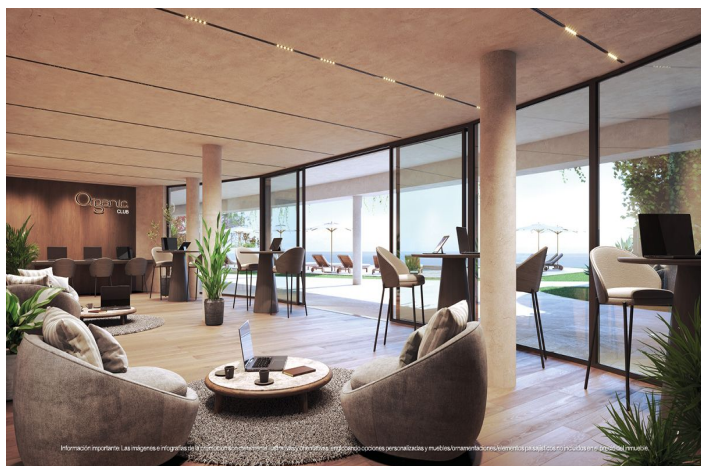

Adosada en venta en Fuengirola, Fuengirola

747.000 - 1.327.000

€

Referencia: R5365759 Dormitorios: 3 - 4 Baños: 3 Construido: 143m² - 187m² Terraza: 9m² - 110m²

Costa del Sol, Fuengirola

Nestled in the elevated landscape of El Higuierón on the Costa del Sol, the architecture is designed to flow naturally with the terrain, offering open views of the Mediterranean while maintaining a direct connection to the essential surrounding amenities.

This exclusive collection of homes prioritizes tranquility and privacy, featuring staggered levels and a compact scale that fosters a higher quality of life away from high-density living.

The interiors are a testament to everyday beauty, utilizing neutral tones and continuous materials to create a sense of clarity and calm where the boundaries between inside and outside disappear.

Each residence serves as a private sanctuary, complete with its own outdoor space and private pool, allowing for uninterrupted moments of relaxation. Beyond the individual homes, residents can enjoy thoughtfully designed common areas including a gym, coworking spaces, and a solarium, all intended to match the rhythm of modern life.