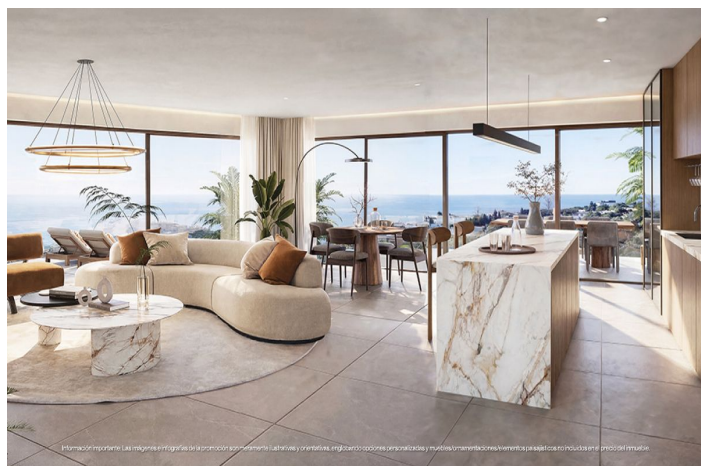

Adosada en venta en Fuengirola, Fuengirola

747.000 - 1.327.000

€

Referencia: R5365759 Dormitorios: 3 - 4 Baños: 3 Construido: 143m² - 187m² Terraza: 9m² - 110m²

Costa del Sol, Fuengirola

Nestled in the elevated landscape of El Higuierón on the Costa del Sol, the architecture is designed to flow naturally with the terrain, offering open views of the Mediterranean while maintaining a direct connection to the essential surrounding amenities.

This exclusive collection of homes prioritizes tranquility and privacy, featuring staggered levels and a compact scale that fosters a higher quality of life away from high-density living.

The interiors are a testament to everyday beauty, utilizing neutral tones and continuous materials to create a sense of clarity and calm where the boundaries between inside and outside disappear.

Each residence serves as a private sanctuary, complete with its own outdoor space and private pool, allowing for uninterrupted moments of relaxation. Beyond the individual homes, residents can enjoy thoughtfully designed common areas including a gym, coworking spaces, and a solarium, all intended to match the rhythm of modern life.