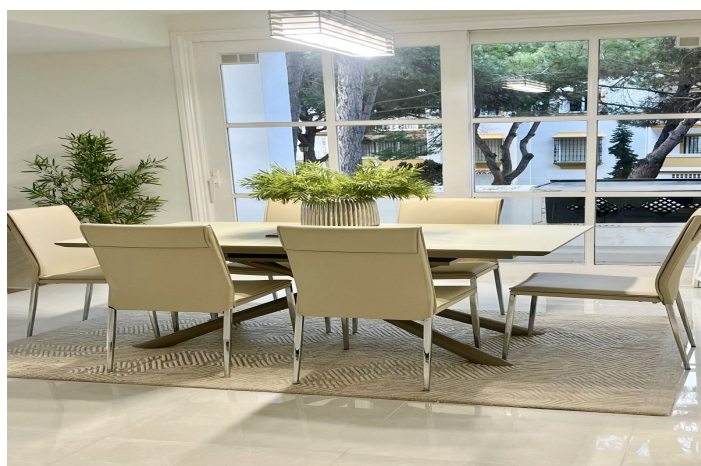

Apartamento Planta Media en venta en Elviria, Marbella

650.000 €

Referencia: R5368165   Dormitorios: 2   Baños: 2   Construido: 140m²   Terraza: 20m²