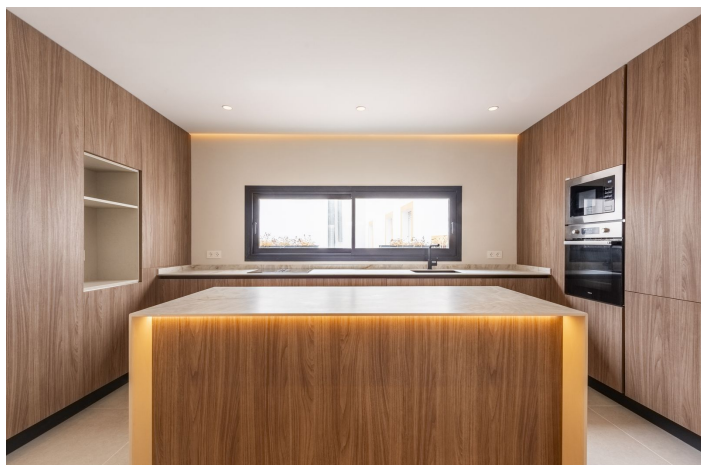

Top Floor Apartment for sale in Estepona, Estepona

649,000 €

Reference: R5374549 Bedrooms: 4 Bathrooms: 2 Build Size: 118m²