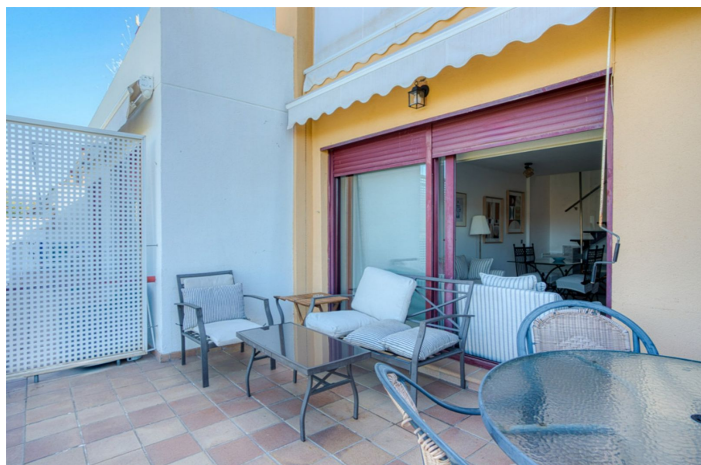

Middle Floor Apartment for sale in Benahavís, Benahavís

430.000 €

Referencia: R5081719   Dormitorios: 3   Baños: 2   Construido: 180m²   Terraza: 40m²